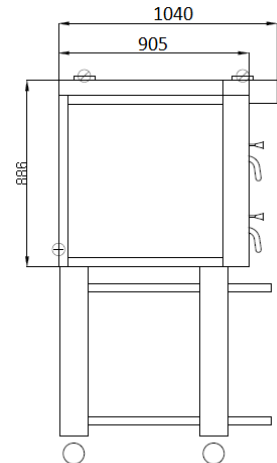

### TECHNICAL INFORMATION

Category	700 Series (optimizes for pizzas up to 14 in)
Type	Free Standing
Construction	Stainless steel front
Colour	Classic Silver (Standard), Royal Gold (option), Phantom Black (Option)
Max. working temperature	400 <sup>0</sup> C, 500 <sup>0</sup> C (Option)
Weight (kg)	450
External Dimensions W x D x H (mm)	1835 x 905 x 820
Internal Dimensions W x D x H (mm)	1420 x 710 x 210 / 245 (Option)
Decks (special clay hearthstone)	2
Power connection	3 Phase, 400V, 50Hz,
Power consumption (kw)	25
Rated current (A)	40
Capacity (pizzas per deck) 10 in	15
Capacity (pizzas per deck) 14 in	8
Capacity (pizzas per deck) 16 in	4
Capacity (pizzas per deck) 18 in	3
Digital control panel	Standard
Timer with manual shut-off alarm	Standard
Auto-Timer with alarm	Standard
Turbo start function	Standard
Legs with lockable castors	Standard
Stainless steel retractable shelf	Standard