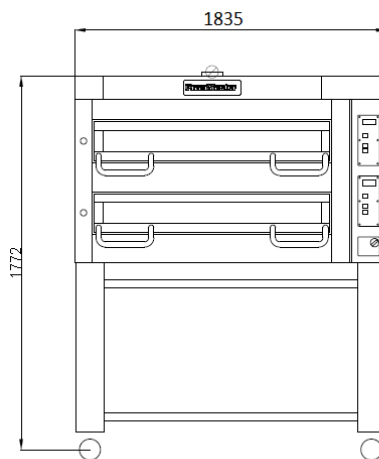

### TECHNICAL INFORMATION

Category	700 Series (optimizes for pizzas up to 14 in)
Type	Free Standing
Construction	Stainless steel front
Colour	Classic Silver (Standard), Royal Gold (option), Phantom Black (Option)
Max. working temperature	400 <sup>0</sup> C, 500 <sup>0</sup> C (Option)
Weight (kg)	450
External Dimensions W x D x H (mm)	1835 x 905 x 820
Internal Dimensions W x D x H (mm)	1420 x 710 x 210 / 245 (Option)
Decks (special clay hearthstone)	2
Power connection	3 Phase, 400V, 50Hz,
Power consumption (kw)	25
Rated current (A)	40
Capacity (pizzas per deck) 10 in	15
Capacity (pizzas per deck) 14 in	8
Capacity (pizzas per deck) 16 in	4
Capacity (pizzas per deck) 18 in	3
Digital control panel	Standard
Timer with manual shut-off alarm	Standard
Auto-Timer with alarm	Standard
Turbo start function	Standard
Legs with lockable castors	Standard
Stainless steel retractable shelf	Standard