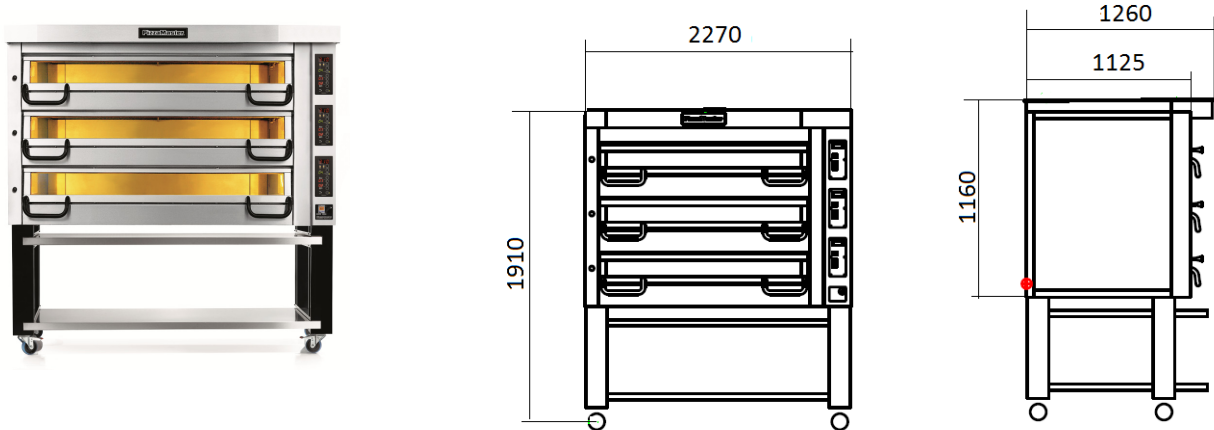

PM 943 ED

TECHNICAL INFORMATION

Category	900 Series (optimizes for pizzas up to 18 in)
Type	Free Standing
Construction	Stainless steel front
Colour	Classic Silver (Standard), Royal Gold (option), Phantom Black (Option)
Max. working temperature	400 ⁰ C, 500 ⁰ C (Option)
Weight (kg)	920
External Dimensions W x D x H (mm)	2270 x 1125 x 1160
Internal Dimensions W x D x H (mm)	1840 x 920 x 210 / 245 (Option)
Decks (special clay hearthstone)	3
Power connection	3 Phase, 400V, 50Hz,
Power consumption (kw)	63.9
Rated current (A)	100
Capacity (pizzas per deck) 10 in	24
Capacity (pizzas per deck) 14 in	11
Capacity (pizzas per deck) 16 in	8
Capacity (pizzas per deck) 18 in	8
Digital control panel	Standard