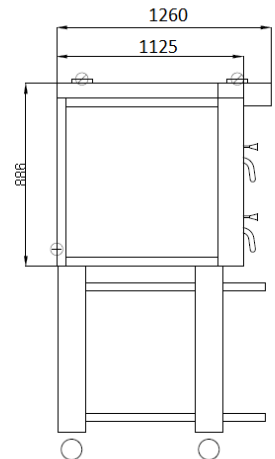

PM 932 ED

TECHNICAL INFORMATION

Category	900 Series (optimizes for pizzas up to 18 in)
Type	Free Standing
Construction	Stainless steel front
Colour	Classic Silver (Standard), Royal Gold (option), Phantom Black (Option)
Max. working temperature	400 ⁰ C, 500 ⁰ C (Option)
Weight (kg)	431
External Dimensions W x D x H (mm)	1810 x 1125 x 820
Internal Dimensions W x D x H (mm)	1380 x 920 x 210 / 245 (Option)
Decks (special clay hearthstone)	2
Power connection	3 Phase, 400V, 50Hz,
Power consumption (kw)	33.6
Rated current (A)	50
Capacity (pizzas per deck) 10 in	18
Capacity (pizzas per deck) 14 in	8
Capacity (pizzas per deck) 16 in	6
Capacity (pizzas per deck) 18 in	6
Digital control panel	Standard