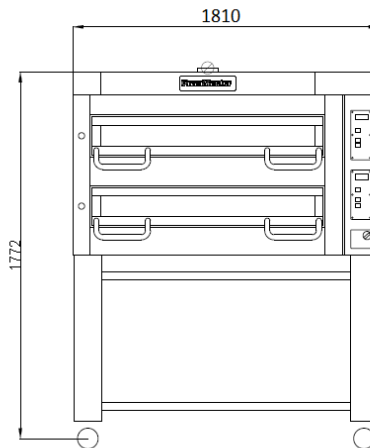

PM 932 ED

TECHNICAL INFORMATION

Category	900 Series (optimizes for pizzas up to 18 in)
Type	Free Standing
Construction	Stainless steel front
Colour	Classic Silver (Standard), Royal Gold (option), Phantom Black (Option)
Max. working temperature	400 ⁰ C, 500 ⁰ C (Option)
Weight (kg)	431
External Dimensions W x D x H (mm)	1810 x 1125 x 820
Internal Dimensions W x D x H (mm)	1380 x 920 x 210 / 245 (Option)
Decks (special clay hearthstone)	2
Power connection	3 Phase, 400V, 50Hz,
Power consumption (kw)	33.6
Rated current (A)	50
Capacity (pizzas per deck) 10 in	18
Capacity (pizzas per deck) 14 in	8
Capacity (pizzas per deck) 16 in	6
Capacity (pizzas per deck) 18 in	6
Digital control panel	Standard